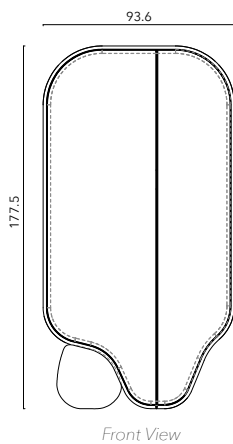

## Dimensions

W 93.6cm/36.8in, D 50 cm/19.68in, H 177.5cm/69.88in

## Packing Case

W 101.6cm/40in, D 58 cm/22.8in, H 185.5cm/73in

## Colorways & Finishings

Version Dark

Tarsie II Black  
Main Shell

Wavy Fir Blue  
Inner Shell & Interior

Indigo Vegetable Leather  
Wine Rack

Matt Finish Brass  
Legs & Trays

Version Light

Tarsie II White  
Main Shell

Burgundy  
Inner Shell & Interior

Black Vegetable Leather  
Wine Rack

Matt Finish Gun Metal  
Legs & Trays

Front View

Side View

Top View