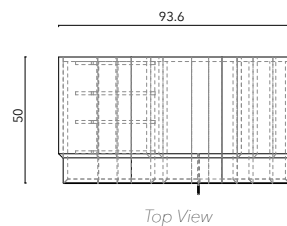

Top View

Cabinet 001

Bar/Storage