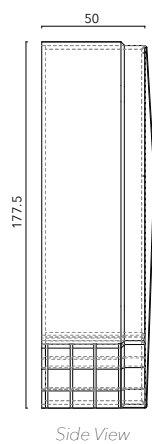

## Dimensions

W 93.6cm/36.8in, D 50 cm/19.68in, H 177.5cm/69.88in

## Packing Case

W 101.6cm/40in, D 58 cm/22.8in, H 185.5cm/73in

Burgundy  
Inner Shell & Interior

Black Vegetable Leather  
Wine Rack

Matt Finish Gun Metal  
Legs & Trays

Front View

Side View

Top View